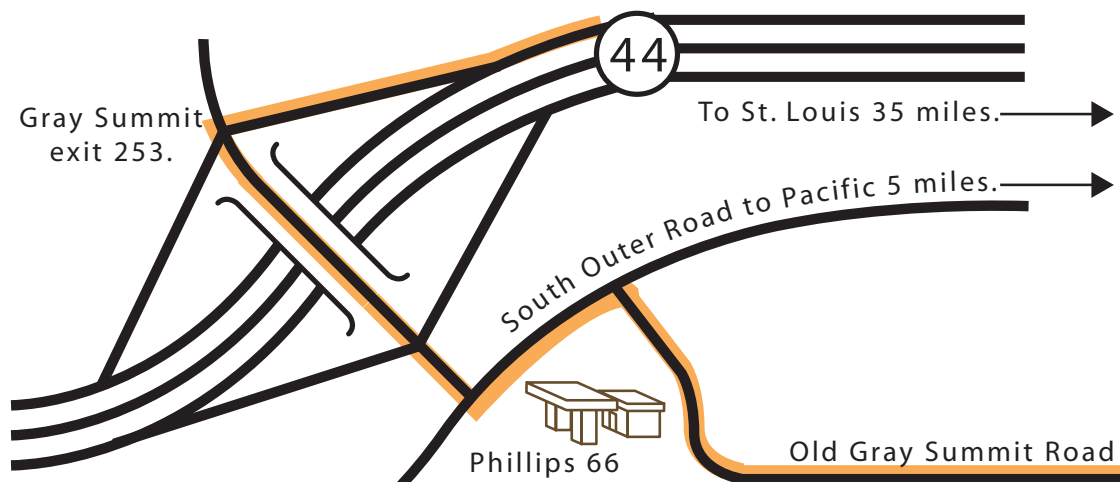

SHAW NATURE RESERVE

EDUCATION CENTER

Directions

From St. Louis, take I-44 to Gray Summit exit #253. At top of exit ramp, turn left and cross over I-44. Proceed to traffic light and turn left. After you pass the Fireworks store, Pacific Video and the Laundromat on your right, take an immediate right on Old Gray Summit Rd. Proceed down Old Gray Summit Rd 1.5 miles to stone pillars on the right. Follow signs to Overnight Center. Please park in designated parking area.

Main Entrance

Dana Brown Overnight Education Center

Adlyne Freund Center